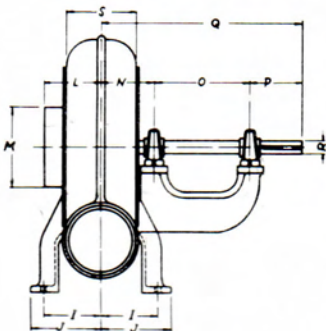

Above Capacities are Based on Air only at 70°F. and 29.92" Hg.

DIMENSIONS OF MEDIUM TYPE FANS

DIMENSIONS IN INCHES

Size	A	B	C	D	E	F	G	H	I	J	K	L	M	N	O	P	Q	R	S	Keyway	Wt.
1	6⁵/₈	7¹/₈	7⁵/₈	8⁹/₁₆	4¹/₂	5⁵/₈	8¹/₈	9⁵/₈	4¹/₄	5¹/₄	4⁷/₈	4¹/₈	5¹/₄	3⁷/₈	7¹/₄	5¹/₄	16³/₈	15¹⁵/₁₆	4³/₈	1¹/₄" x 1¹/₈"	80
2	8¹/₂	9¹/₈	9⁷/₈	10⁵/₈	5¹/₂	6³/₄	11³/₈	12³/₈	5	6	6	5	6	4³/₄	8¹/₂	6³/₈	19⁵/₈	13¹/₁₆	5¹/₈	1¹/₄" x 1¹/₈"	140
3	9	9³/₄	10¹/₂	11³/₄	6	7³/₈	12³/₈	13³/₄	5¹/₂	6³/₄	7	5³/₄	7¹/₈	4³/₄	9³/₄	7¹/₈	21⁵/₈	13¹/₁₆	5⁷/₈	1¹/₄" x 1¹/₈"	190
4	11⁵/₈	12³/₄	13³/₄	14⁷/₈	7¹/₂	8³/₄	15¹/₈	16¹/₂	6¹/₂	8	9	6¹/₂	9¹/₈	6	10⁷/₈	7⁷/₈	24³/₄	17¹/₁₆	8	3³/₈" x 3¹/₁₆"	260
5	14	15⁵/₈	16³/₄	18¹/₁₆	9¹/₂	10³/₄	17¹/₄	20³/₈	8¹/₂	9³/₄	11¹/₄	6³/₄	11	6⁵/₈	12³/₈	7¹/₁₆	26¹/₁₆	17¹/₁₆	9¹/₂	3³/₈" x 3¹/₁₆"	410
6	17¹/₄	18⁵/₈	20	21⁵/₈	11	12¹/₂	20³/₄	24³/₈	10	11¹/₂	13¹/₄	7	13	7⁵/₈	12³/₈	10	30	17¹/₁₆	11¹/₄	3³/₈" x 3¹/₁₆"	630